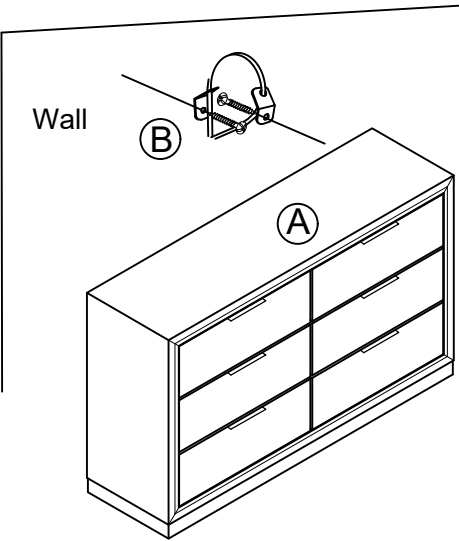

ASSEMBLY INSTRUCTION

MODEL : ME 0059A
DRESSER

BOX OF DRESSER

NO	ITEM	Qty
A	DRESSER 	1 PC
B	Anti-Tip Kit 	1 Set

NOTE : MUST TIGHTEN SCREWS PERIODCALLY WITH USE SCREW WILL BECOME LOOSE CHECK TIGHTNESS OF ALL SCREW EVERY 6-8 WEEKS.