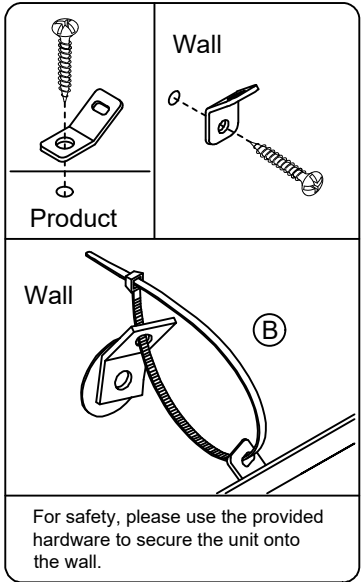

ASSEMBLY INSTRUCTION

MODEL : ME 0059A
DRESSER

BOX OF DRESSER

NO	ITEM	Qty
A	DRESSER 	1 PC
B	Anti-Tip Kit 	1 Set

NOTE : MUST TIGHTEN SCREWS PERIODCALLY WITH USE SCREW WILL BECOME LOOSE CHECK TIGHTNESS OF ALL SCREW EVERY 6-8 WEEKS.