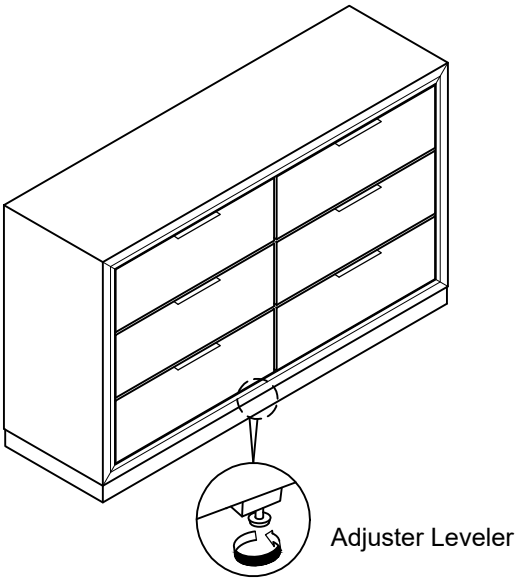

ASSEMBLY INSTRUCTION

MODEL : ME 0059A
DRESSER

BOX OF DRESSER

NO	ITEM	Qty
A	DRESSER 	1 PC
B	Anti-Tip Kit 	1 Set

NOTE : MUST TIGHTEN SCREWS PERIODCALLY WITH USE SCREW WILL BECOME LOOSE CHECK TIGHTNESS OF ALL SCREW EVERY 6-8 WEEKS.