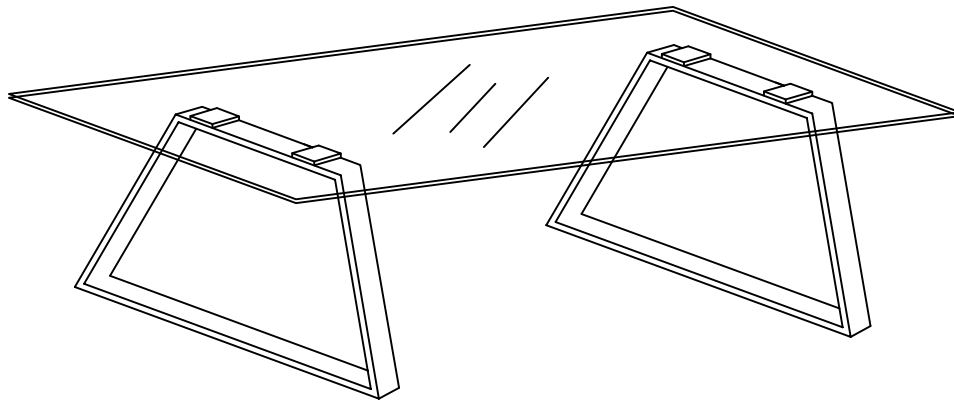

# Assembly Instructions

Style # T6197-C Coffee Table

## Parts list

A		Glass	1PC
B		Leg	2PCS
C		Bolt	4PCS
D		Flat Washer	4PCS
E		Spring Washer	4PCS
F		Allen Wrench	1PC

It is recommended that this item should be assembled by two adults.