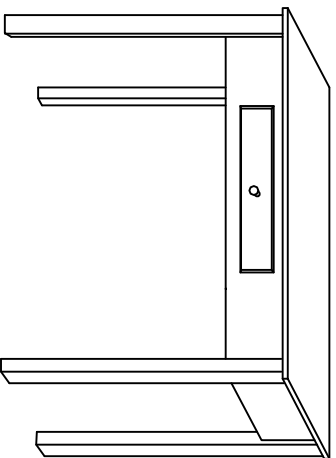

Assembly instructions

Style # HO270W & HO280BL
Desk

It is recommended that this item should be assembled by two adults.

Tools Required

Phillips screwdriver

Allen Key

Hardware Provided

B1 8SETS-Bolts
and washers

B2 1SET Knob
with bolt

Furniture Parts

A1 1PC-Apron

A2 4PC-Legs

Step 1

Assemble the legs A2 to the top apron A1 using bolts and washers B1.

Step 2

Assemble the drawer knob B2 to the drawer panel using bolt.