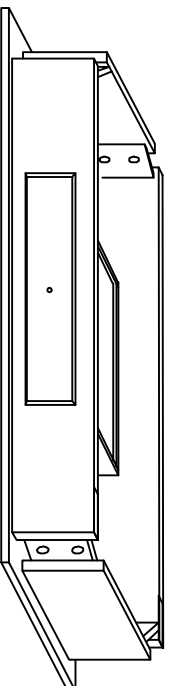

Assembly instructions

Style # HO270W & HO280BL
Desk

It is recommended that this item should be assembled by two adults.

Tools Required

Phillips screwdriver

Allen Key

Hardware Provided

B1 8SETS-Bolts
and washers

B2 1SET Knob
with bolt

Furniture Parts

A1 1PC-Apron

A2 4PC-Legs

Step 1

Assemble the legs A2 to the top apron A1 using bolts and washers B1.

Step 2

Assemble the drawer knob B2 to the drawer panel using bolt.