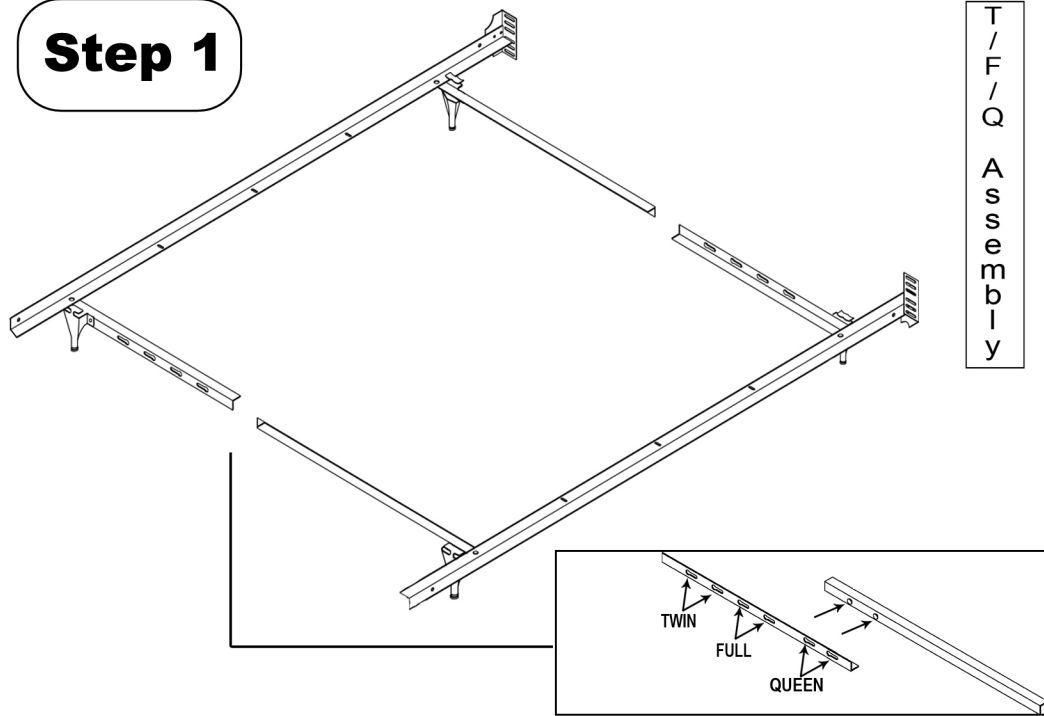

Step 1

T / F / Q
A s s e m b l y

Step 2

Step 3

Finish